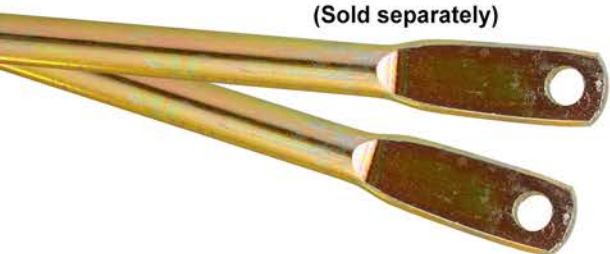

NS18600 E-Lock Compression handle

NS18600 E-Lock

- * Compression handle
- * 1pt, 2pt & 3pt locking options
- * 12 Volt lock and un-lock
- * LED open closed indicator
- * Simple wire up +/- red-black
- * Key entry power over-ride
- * IP 65 Ingress Protection

E-Lock Finish :

- NS18600-03 Chrome - Chrome
- NS18600-31 Black - Chrome (handle)
- NS18600-BK Black - Black

Euro Barrel & Keys available
NSQBZ- 001, 002, 003, 004, 005.
(Sold separately)

Fixing Bracket
Screws, washers,
clips as standard.

NS18400GR- Gold Rods 1250mm
(Sold separately)

I.R.S.
Build With Quality

RUBBER
HARDWARE
TAPES
SEALANTS

1300 767 567

www.indrub.com.au