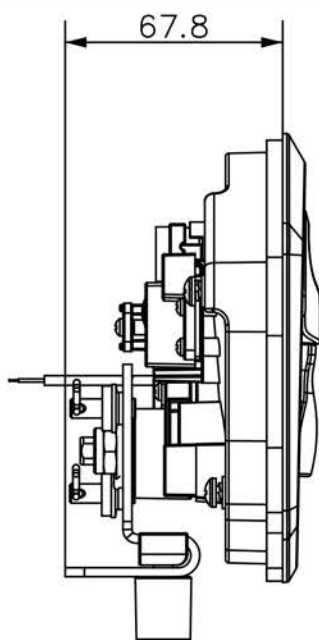

NS18600 E-Lock Compression handle

NS18600 E-Lock

- * Compression handle
- * 1pt, 2pt & 3pt locking options
- * 12 Volt lock and un-lock
- * LED open closed indicator
- * Simple wire up +/- red-black
- * Key entry power over-ride
- * IP 65 Ingress Protection

E-Lock Finish :

- NS18600-03 Chrome - Chrome
- NS18600-31 Black - Chrome (handle)
- NS18600-BK Black - Black

Euro Barrel & Keys available
NSQBZ- 001, 002, 003, 004, 005.
(Sold separately)

Fixing Bracket
Screws, washers,
clips as standard.

NS18400GR- Gold Rods 1250mm
(Sold separately)

I.R.S.
Build With Quality

RUBBER
HARDWARE
TAPES
SEALANTS

1300 767 567

www.indrub.com.au