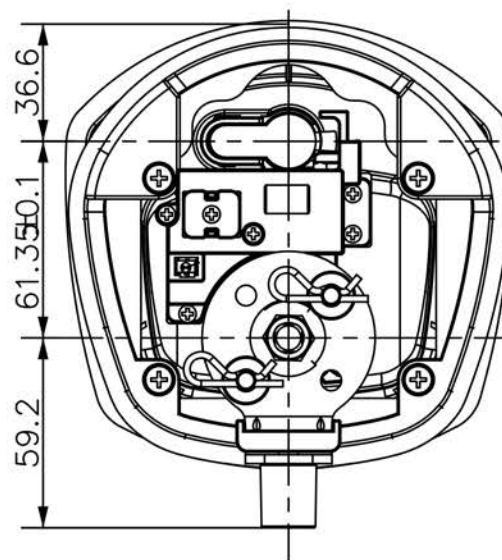

NS18600 E-Lock Compression handle

NS18600 E-Lock

- * Compression handle
- * 1pt, 2pt & 3pt locking options
- * 12 Volt lock and un-lock
- * LED open closed indicator
- * Simple wire up +/- red-black
- * Key entry power over-ride
- * IP 65 Ingress Protection

E-Lock Finish :

- NS18600-03 Chrome - Chrome
- NS18600-31 Black - Chrome (handle)
- NS18600-BK Black - Black

Euro Barrel & Keys available
NSQBZ- 001, 002, 003, 004, 005.
(Sold separately)

Fixing Bracket
Screws, washers,
clips as standard.

NS18400GR- Gold Rods 1250mm
(Sold separately)

I.R.S.
Build With Quality

RUBBER
HARDWARE
TAPES
SEALANTS

1300 767 567

www.indrub.com.au