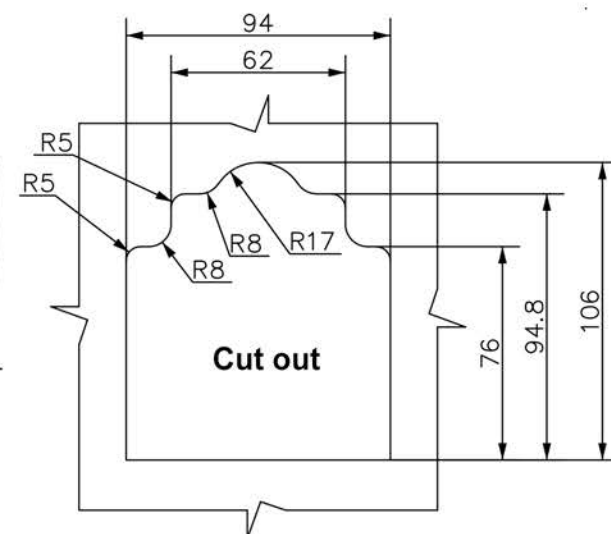

NS18600 E-Lock Compression handle

NS18600 E-Lock

- * Compression handle
- * 1pt, 2pt & 3pt locking options
- * 12 Volt lock and un-lock
- * LED open closed indicator
- * Simple wire up +/- red-black
- * Key entry power over-ride
- * IP 65 Ingress Protection

E-Lock Finish :

- NS18600-03 Chrome - Chrome
- NS18600-31 Black - Chrome (handle)
- NS18600-BK Black - Black

Euro Barrel & Keys available
NSQBZ- 001, 002, 003, 004, 005.
(Sold separately)

Fixing Bracket
Screws, washers,
clips as standard.

NS18400GR- Gold Rods 1250mm
(Sold separately)

I.R.S.
Build With Quality

RUBBER
HARDWARE
TAPES
SEALANTS

1300 767 567

www.indrub.com.au