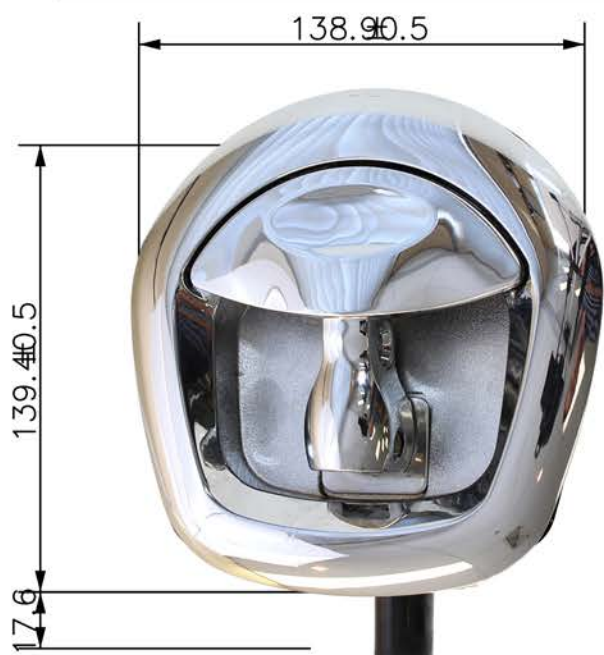

NS18600 E-Lock Compression handle

NS18600 E-Lock

- * Compression handle
- * 1pt, 2pt & 3pt locking options
- * 12 Volt lock and un-lock
- * LED open closed indicator
- * Simple wire up +/- red-black
- * Key entry power over-ride
- * IP 65 Ingress Protection

E-Lock Finish :

- NS18600-03 Chrome - Chrome
- NS18600-31 Black - Chrome (handle)
- NS18600-BK Black - Black

Euro Barrel & Keys available
NSQBZ- 001, 002, 003, 004, 005.
(Sold separately)

Fixing Bracket
Screws, washers,
clips as standard.

NS18400GR- Gold Rods 1250mm
(Sold separately)

I.R.S.
Build With Quality

RUBBER
HARDWARE
TAPES
SEALANTS

1300 767 567

www.indrub.com.au